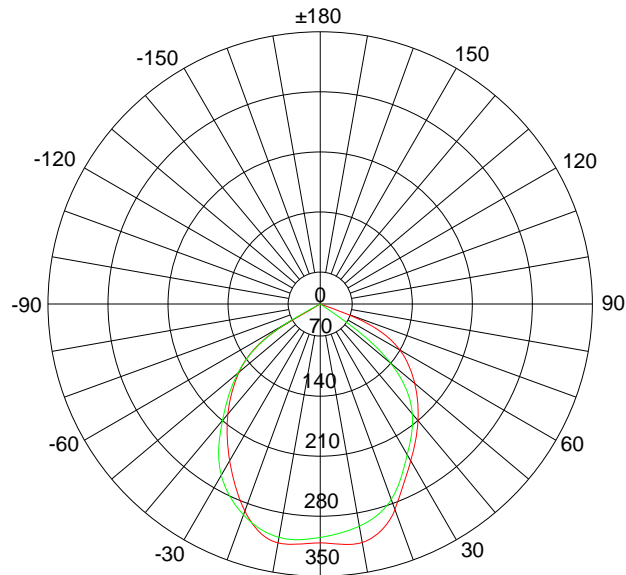

SHENZHEN AGLARE LIGHTING CO., LTD.

Tel: +86-755-88868631

FAX: +86-755-88863251

E-mail: Aglare@aglare.cn

Website: <http://www.aglare.cn>

Add: Factory A, Supply and Marketing Cooperative Park Guanlan Avenue, Guanlan Town Bao'an District, Shenzhen City, Guangdong, China

6, Light Distribution:

— V 0.0°

— H 0.0°