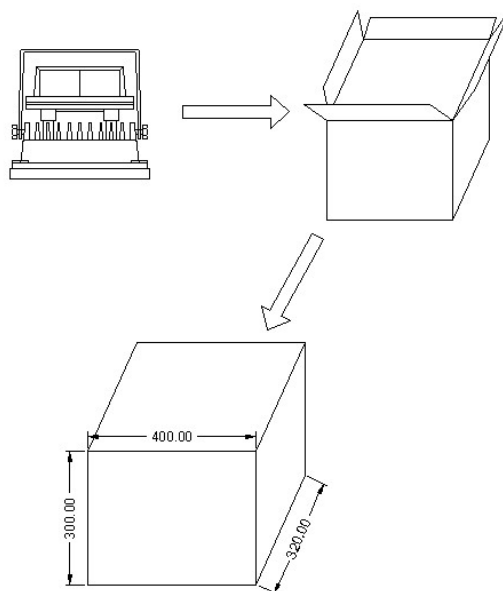

7, Installation:

8, After-sales service:

All products are guaranteed to use in one year. Under the right and normal using condition, quality warranty is based on correct conservation, assemblage, and maintenance. As incorrect usage, and disobeying product operation, it's not guaranteed. To the problem within promised time, "Aglare" will solve it by repair, substitute accessories or replacement for your option. Upon exceeding the promised time, there will be material and maintenance fees to be paid by customers.

TEL: +86-755-88868631

FAX: +86-755-88863251

E-mail: service@aglare.cn