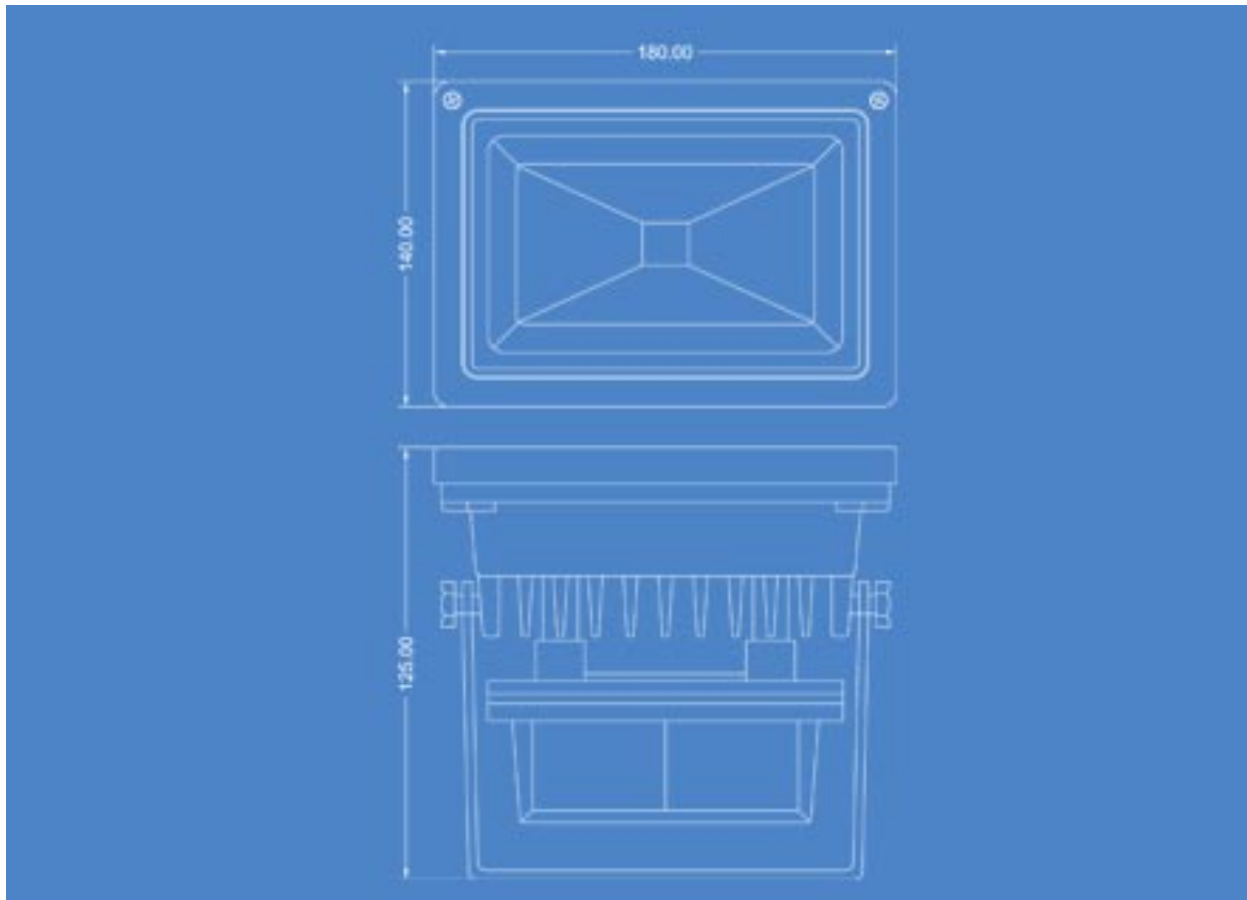

YJ-FLF180W20 led flood light

1. Features:

- × Low power consumption, vivid lighting color
- ×Defending Electricity Leakage
- ×Easy to install, maintenance free
- ×Big viewing angle, long lifespan
- ×Green product, compliant with ROHS and CE.

2. Application:

flooding/spot light for park, billboard, street, tunnel, parking lot, garden, factory, and wall washing

Picture

3. Package Dimensions (mm):

- 1).All dimensions are in millimeters
- 2).Tolerance is 0.5 mm unless otherwise noted
- 3).Voltage supply:AC85-AC265V