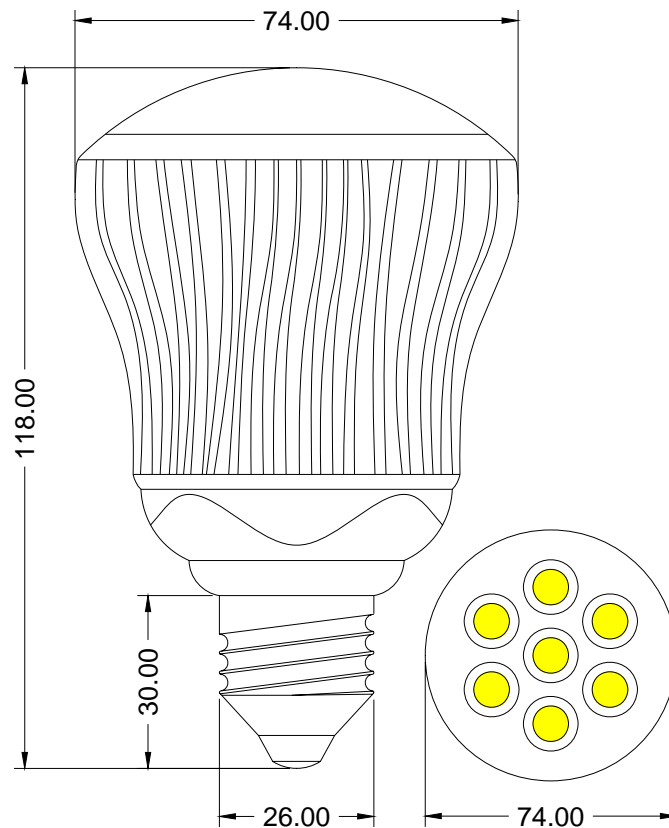

3.Package Dimensions (mm):

- 1).All dimensions are in millimeters
- 2).Tolerance is 0.5 mm unless otherwise noted