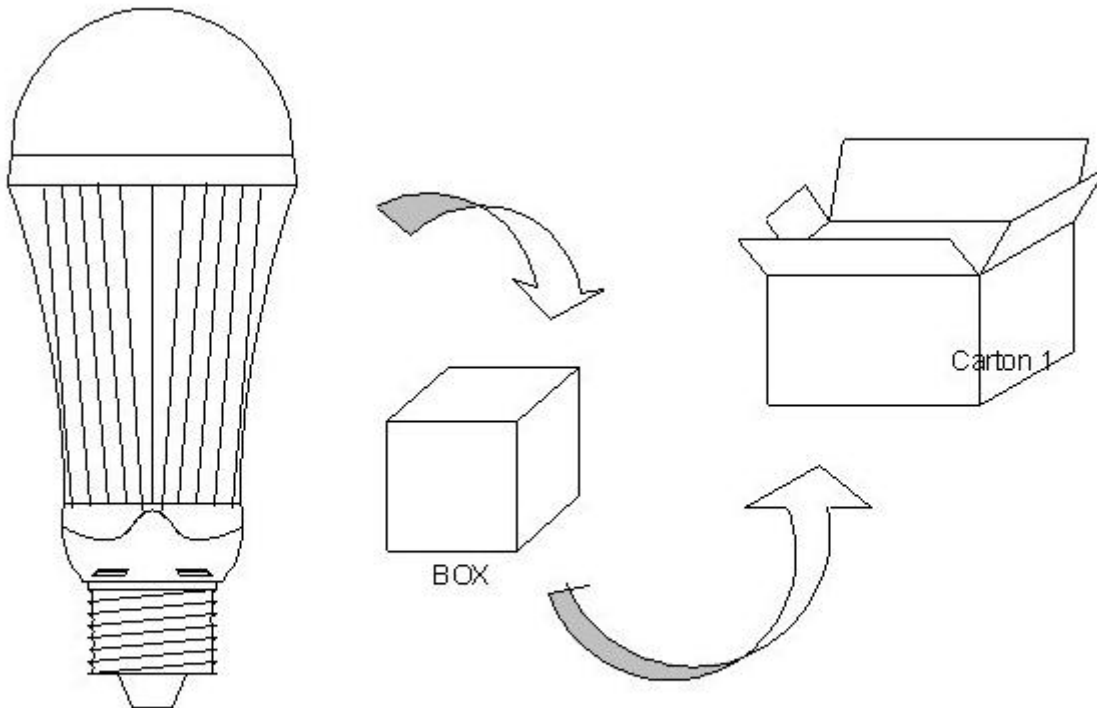

SHENZHEN AGLARE LIGHTING CO., LTD.

Tel: +86-755-88868631 FAX: +86-755-88863251 E-mail: Aglare@aglare.cn Website: <http://www.aglare.cn>
Add: Factory A, Supply and Marketing Cooperative Park Guanlan Avenue, Guanlan Town Bao'an District, Shenzhen City, Guangdong, China

7. Package Information:

Net (g)	Gross (kg)	Box Size (cm)	Q'ty/BOX (PCS)	CTN1 Size (cm)	Q'ty/CTN1 (PCS)
135	13.5	6.5*6.5*13.5	1	52*39*27.5	96

8. After-sales service:

All products are guaranteed to use in one year. Under the right and normal using condition, quality warranty is based on correct conservation, assemblage, and maintenance. As incorrect usage, and disobeying product operation, it's not guaranteed. To the problem within promised time, "Aglare" will solve it by repair, substitute accessories or replacement for your option. Upon exceeding the promised time, there will be material and maintenance fees to be paid by cu